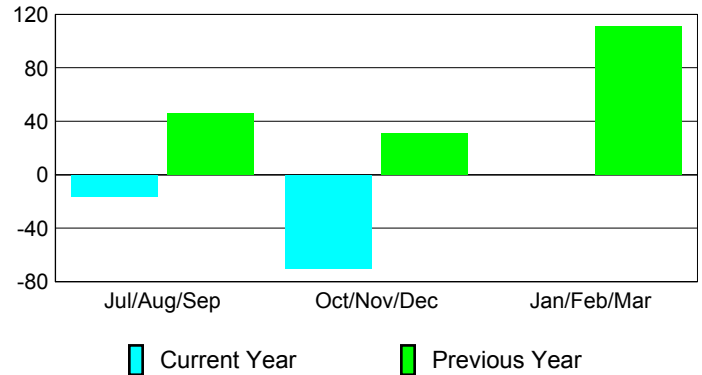

Membership Results
2012-2013

Membership
2011-2012

Month	Net Memb Goal	Actual New Memb	Actual Dropped Memb	Gain/Loss of Memb	Gain/Loss of Memb
Jul/Aug/Sep		19	-35	-16	46
Oct/Nov/Dec		58	-128	-70	31
Jan/Feb/Mar					111
Totals		77	-163	-86	188

Membership Results 2012-2013

Goal, New, Dropped, Gain/Loss

Comparison of Membership Gain/Loss

Current Year Compared to the Previous Year

Gender Comparison 2012-2013

Jan/Feb/Mar

Male

Female