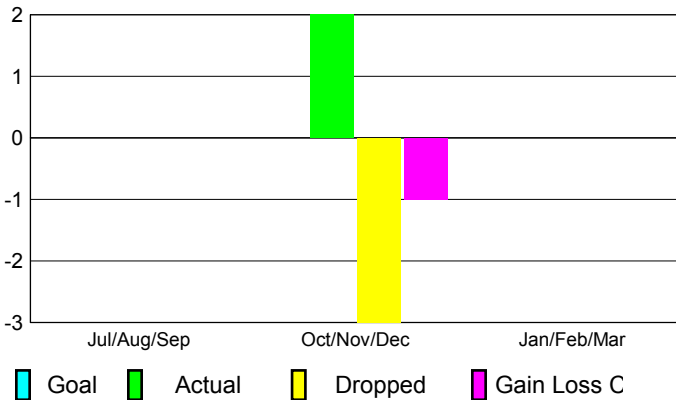

2012-2013 GMT Reports for District (or Undistricted) **District D 6**

GMT: **Joel Rosendo Gómez Franco**

Location: **HONDURAS**

GMT CA: **3**

CLUBS

Club Results
2012-2013

Clubs
2011-2012

Month	New Club Goal	Actual New Clubs	Actual Dropped Clubs	Gain/Loss of Clubs	Gain/Loss of Clubs
Jul/Aug/Sep		0	0	0	0
Oct/Nov/Dec		2	-3	-1	1
Jan/Feb/Mar					2
Totals		2	-3	-1	3

Club Results 2012-2013

Goal, New, Dropped, Gain/Loss

Comparison of Club Gain/Loss

Current Year Compared to the Previous Year

YTD Status Quo Clubs 2012-2013

Status Quo Clubs Compared to Status Quo Members

MEMBERSHIP