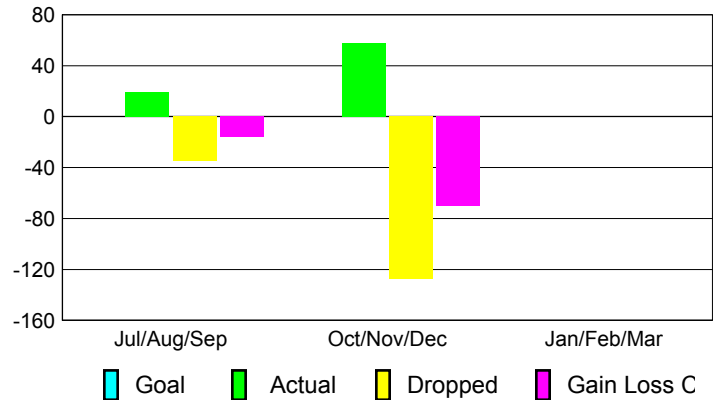

Membership Results 2012-2013

Goal, New, Dropped, Gain/Loss

Comparison of Membership Gain/Loss

Current Year Compared to the Previous Year