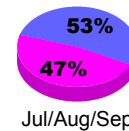

Membership Results
2012-2013

Membership
2011-2012

Month	Net Memb Goal	Actual New Memb	Actual Dropped Memb	Gain/Loss of Memb	Gain/Loss of Memb
Jul/Aug/Sep		19	-35	-16	46
Oct/Nov/Dec		58	-128	-70	31
Jan/Feb/Mar					111
Totals		77	-163	-86	188

Membership Results 2012-2013

Goal, New, Dropped, Gain/Loss

Comparison of Membership Gain/Loss

Current Year Compared to the Previous Year

Gender Comparison 2012-2013

Jan/Feb/Mar

Male

Female