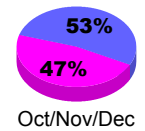

Membership Results
2012-2013

Membership
2011-2012

Month	Net Memb Goal	Actual New Memb	Actual Dropped Memb	Gain/Loss of Memb	Gain/Loss of Memb
Jul/Aug/Sep		19	-35	-16	46
Oct/Nov/Dec		58	-128	-70	31
Jan/Feb/Mar					111
Totals		77	-163	-86	188

Membership Results 2012-2013

Goal, New, Dropped, Gain/Loss

Comparison of Membership Gain/Loss

Current Year Compared to the Previous Year

Gender Comparison 2012-2013

Jan/Feb/Mar

Male

Female