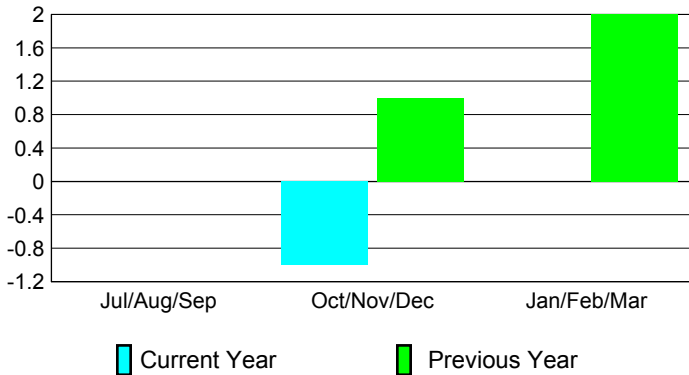

2012-2013 GMT Reports for District (or Undistricted) **District D 6**

GMT: **Joel Rosendo Gómez Franco**

Location: **HONDURAS**

GMT CA: **3**

CLUBS

Club Results
2012-2013

Clubs
2011-2012

Month	New Club Goal	Actual New Clubs	Actual Dropped Clubs	Gain/Loss of Clubs	Gain/Loss of Clubs
Jul/Aug/Sep		0	0	0	0
Oct/Nov/Dec		2	-3	-1	1
Jan/Feb/Mar					2
Totals		2	-3	-1	3

Club Results 2012-2013

Goal, New, Dropped, Gain/Loss

Comparison of Club Gain/Loss

Current Year Compared to the Previous Year

YTD Status Quo Clubs 2012-2013

Status Quo Clubs Compared to Status Quo Members

MEMBERSHIP